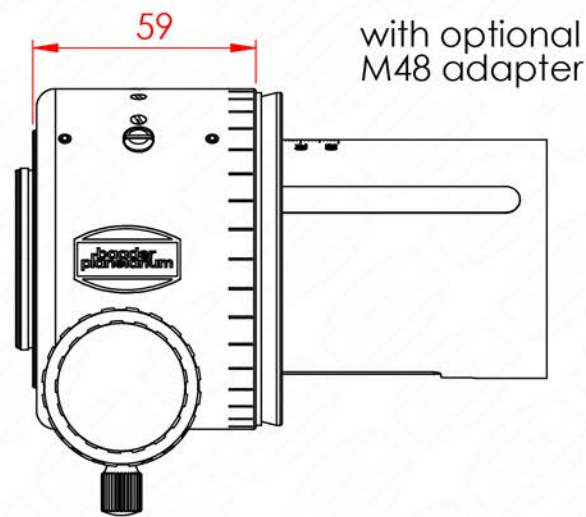

with optional S58 ClickLock

with optional M48 adapter

M68x1 adapter included

all measurements in mm