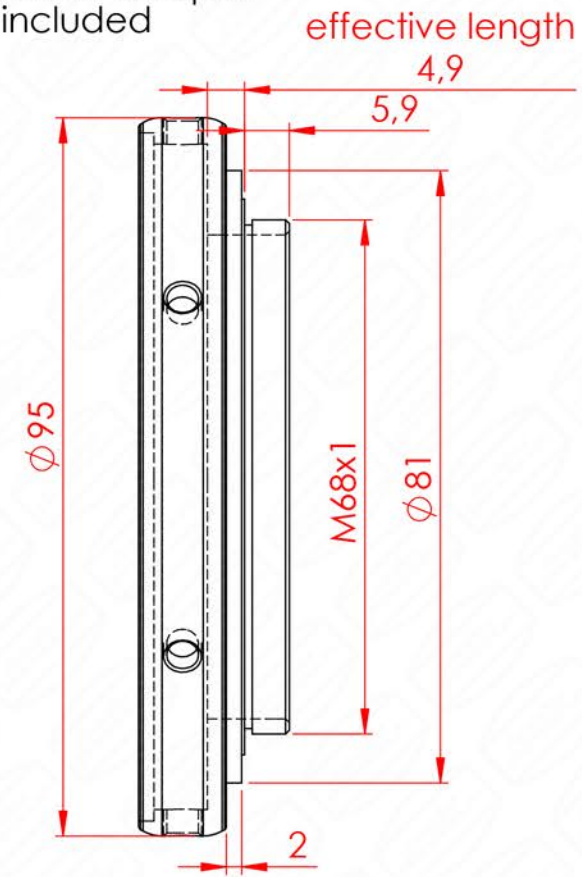

with optional S58 ClickLock

with optional M48 adapter

M68x1 adapter included

all measurements in mm