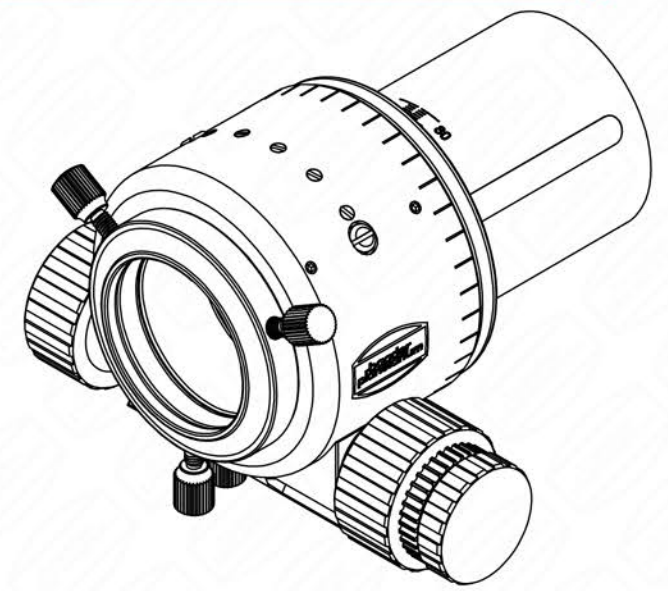

with optional S58 ClickLock

with optional M48 adapter

M68x1 adapter included

all measurements in mm