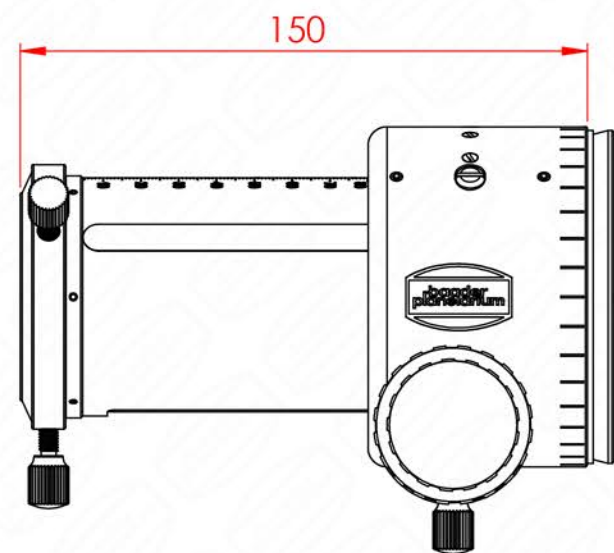

with optional S58 ClickLock

with optional M48 adapter

M68x1 adapter included

all measurements in mm