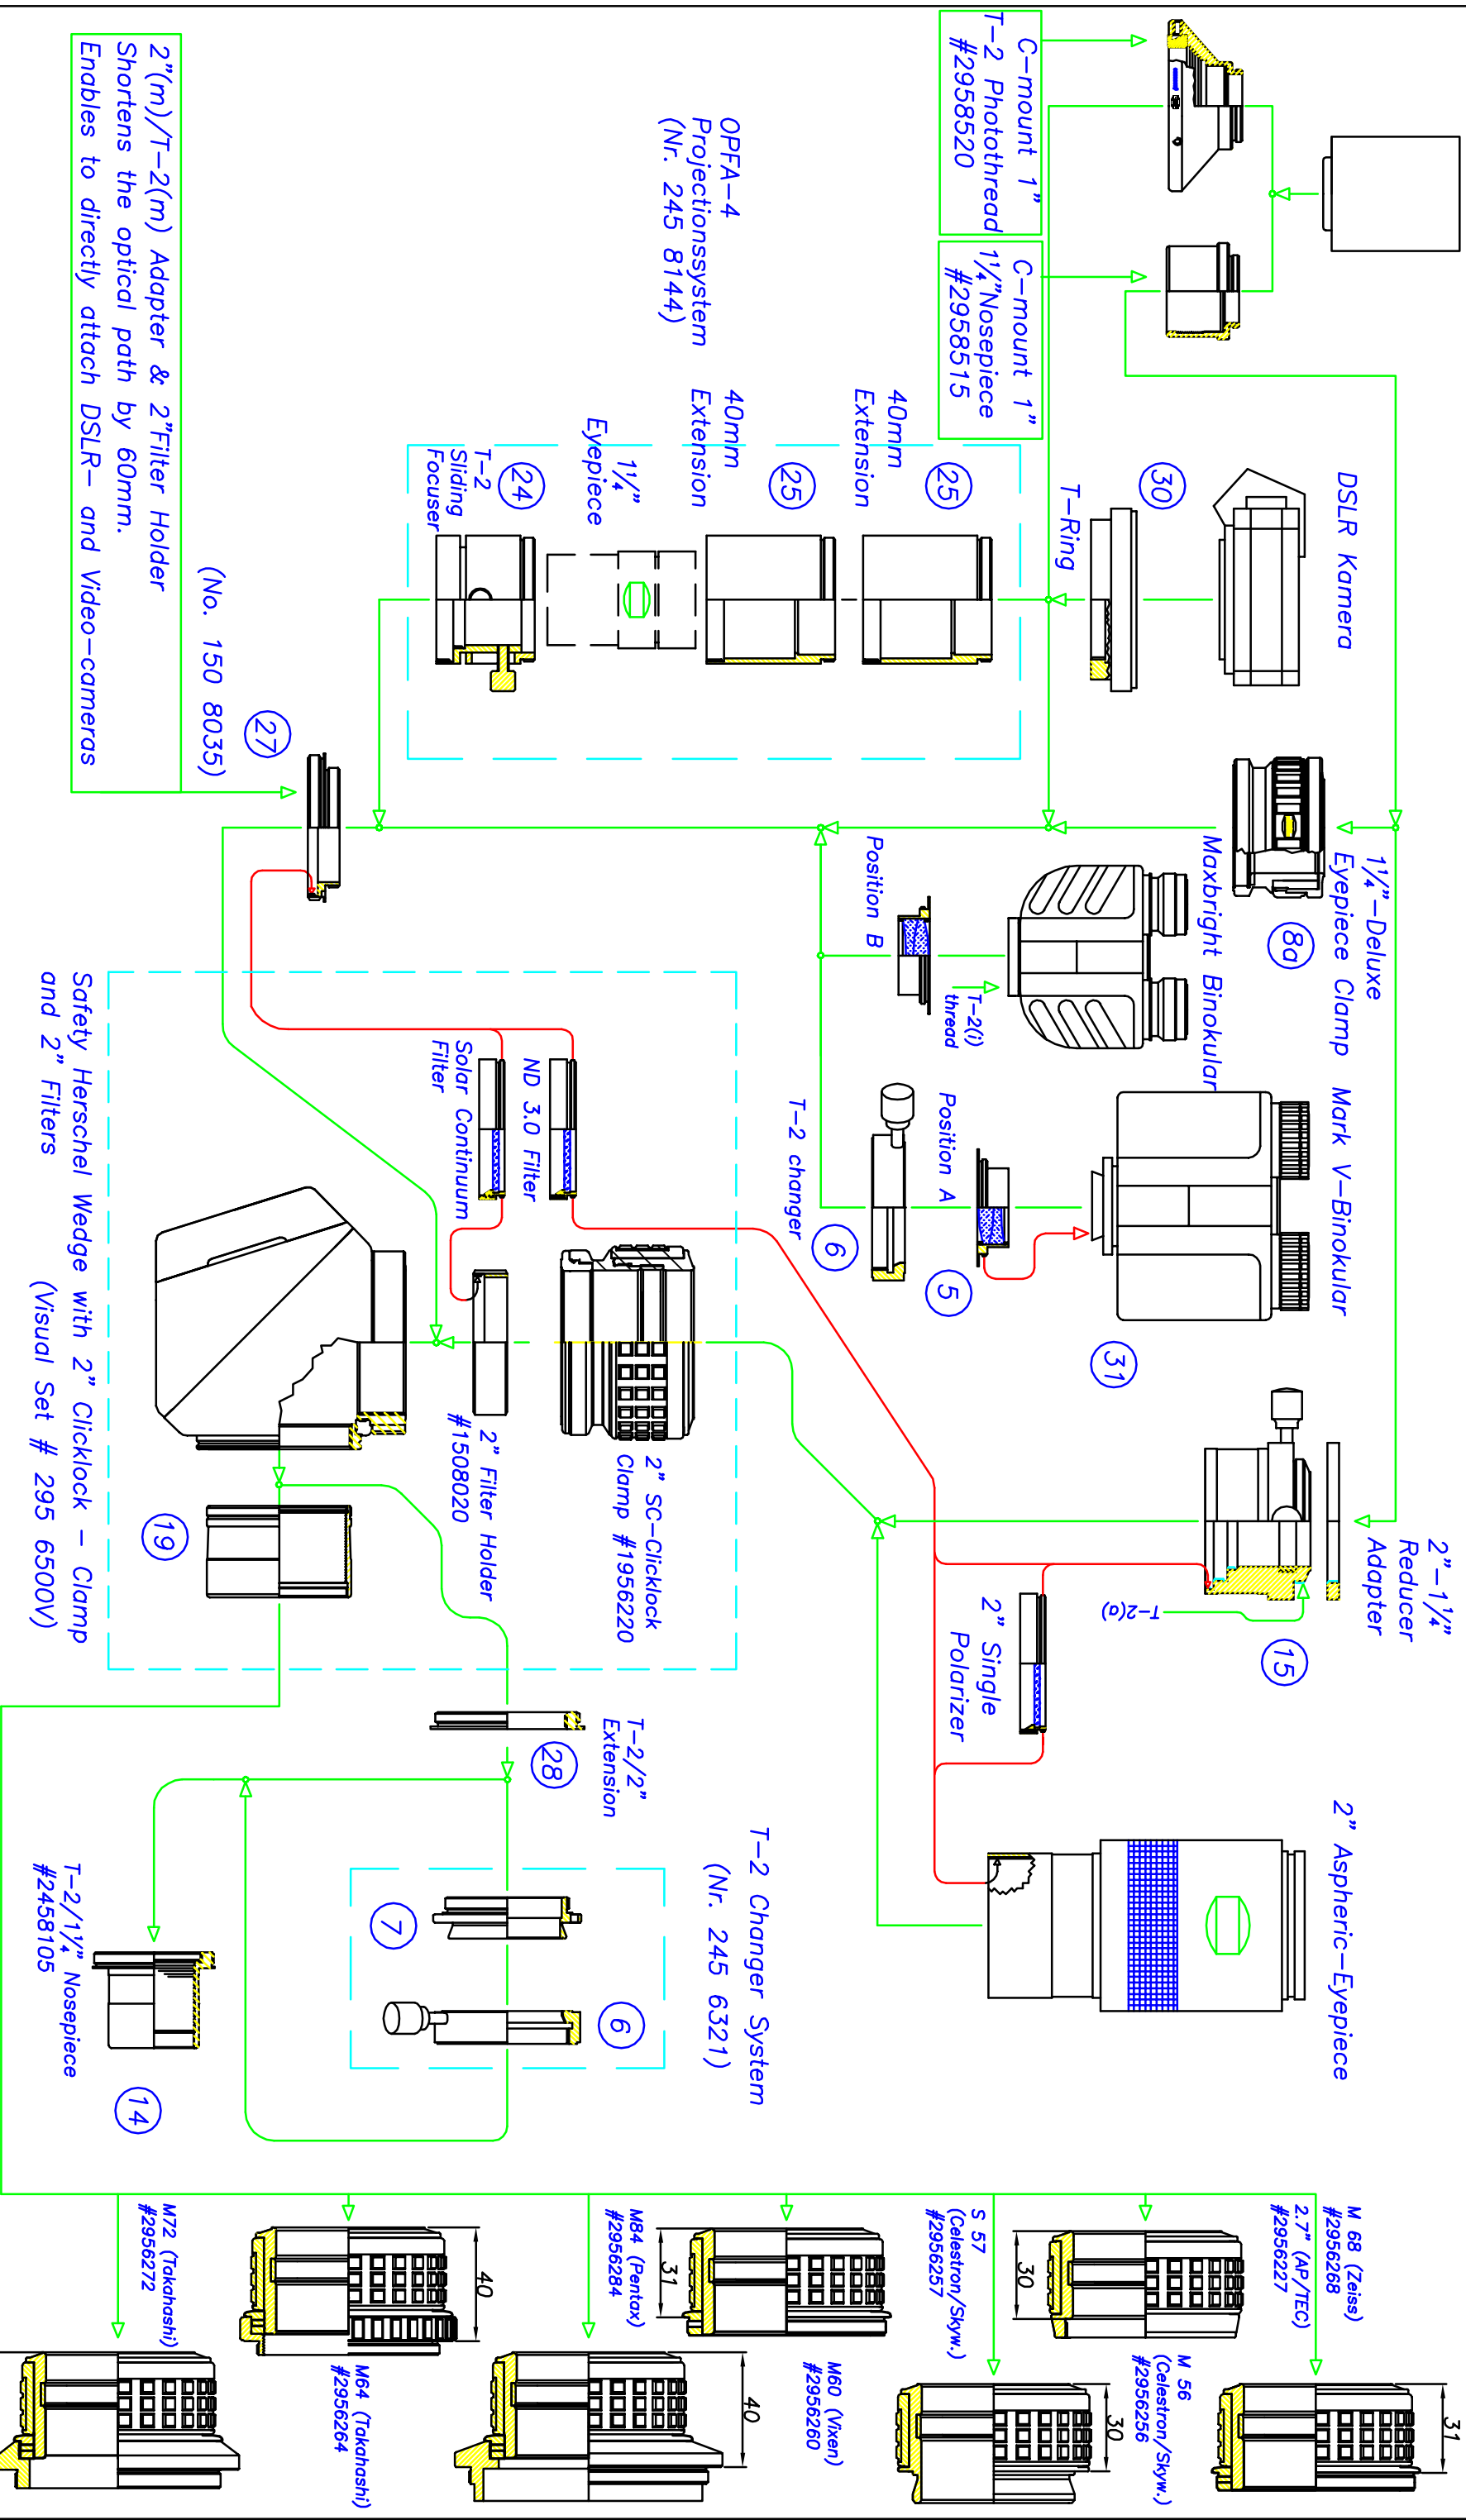

2" Cool Ceramic Safety Herschel Wedge with ASTRO T-2 System®

2" Clicklock Clamps

2"(m)/T-2(m) Adapter & 2"Filter Holder
Shortens the optical path by 60mm.
Enables to directly attach DSLR- and Video-cameras

Safety Herschel Wedge with 2" Clicklock - Clamp
and 2" Filters

T-2 Changer System
(Nr. 245 6321)

OPFA-4
Projektionssystem
(Nr. 245 8144)

(No. 150 8035)