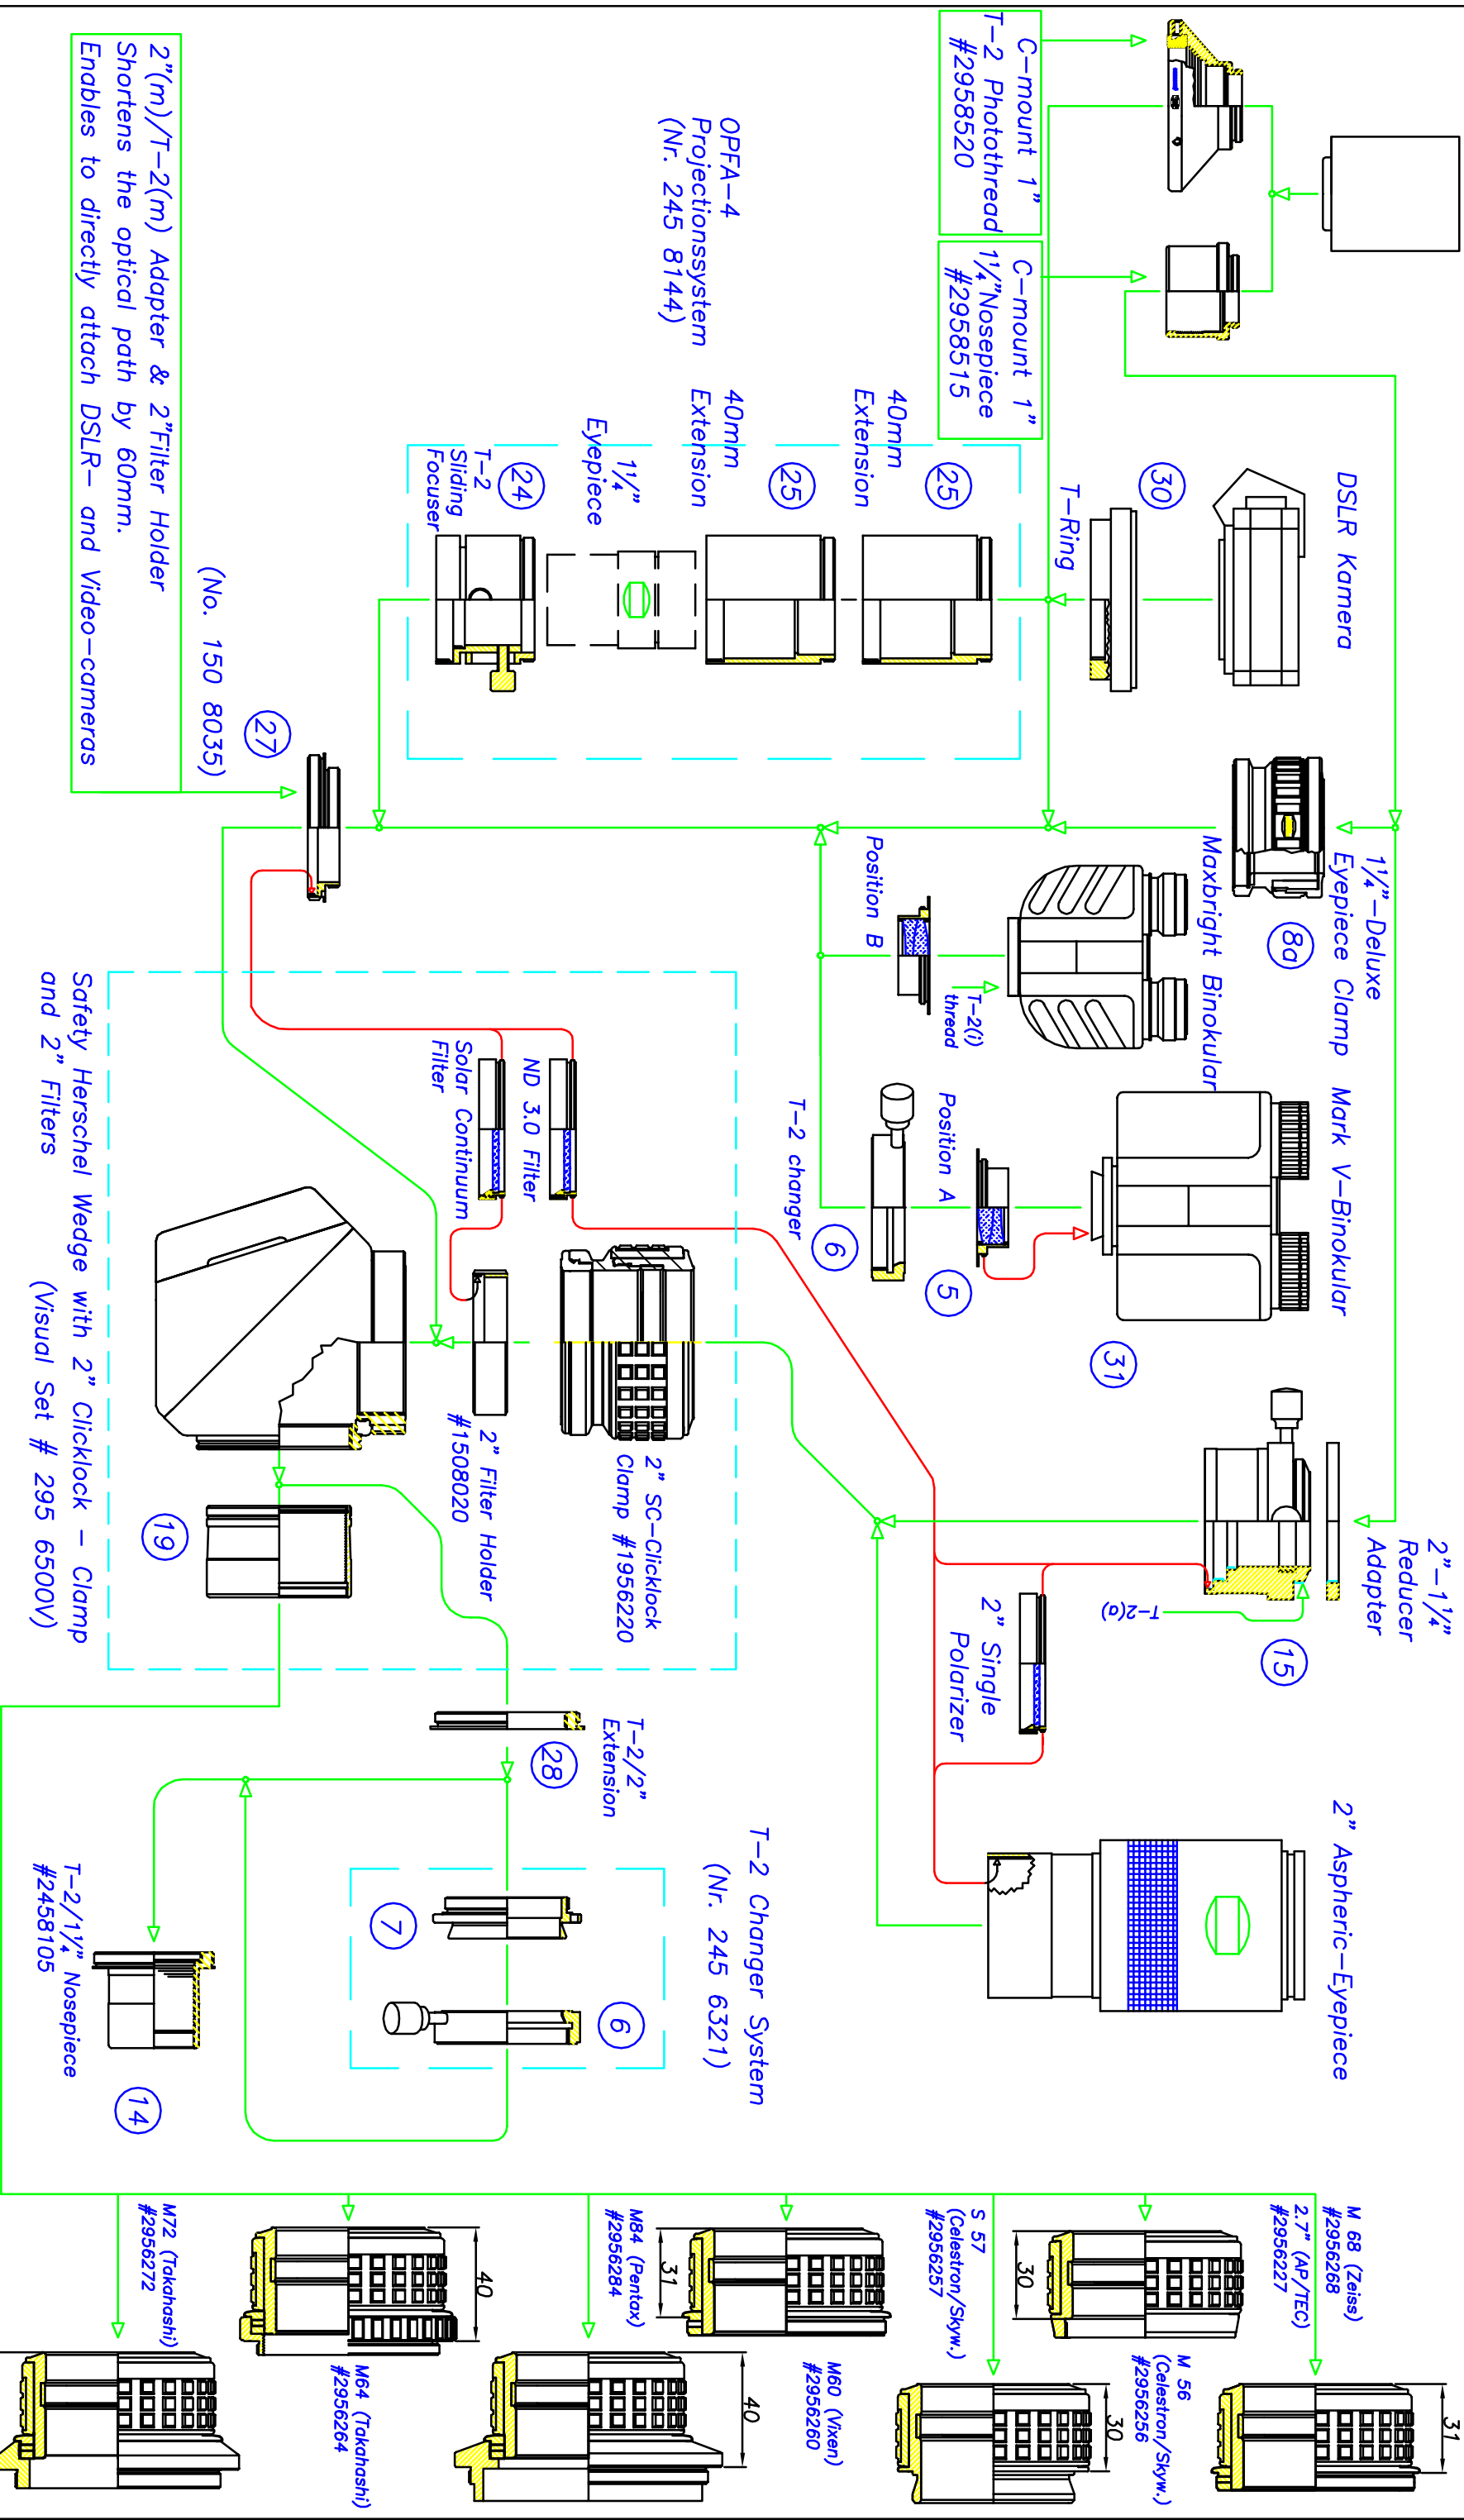

2" Cool Ceramic Safety Herschel Wedge with ASTRO T-2 System®

2" Clicklock Clamps

2"(m)/T-2(m) Adapter & 2"Filter Holder
Shortens the optical path by 60mm.
Enables to directly attach DSLR- and Video-cameras

Safety Herschel Wedge with 2" Clicklock - Clamp
and 2" Filters
(Visual Set # 295 6500V)

OPFA-4
Projektionssystem
(Nr. 245 8144)

T-2 Changer System
(Nr. 245 6321)